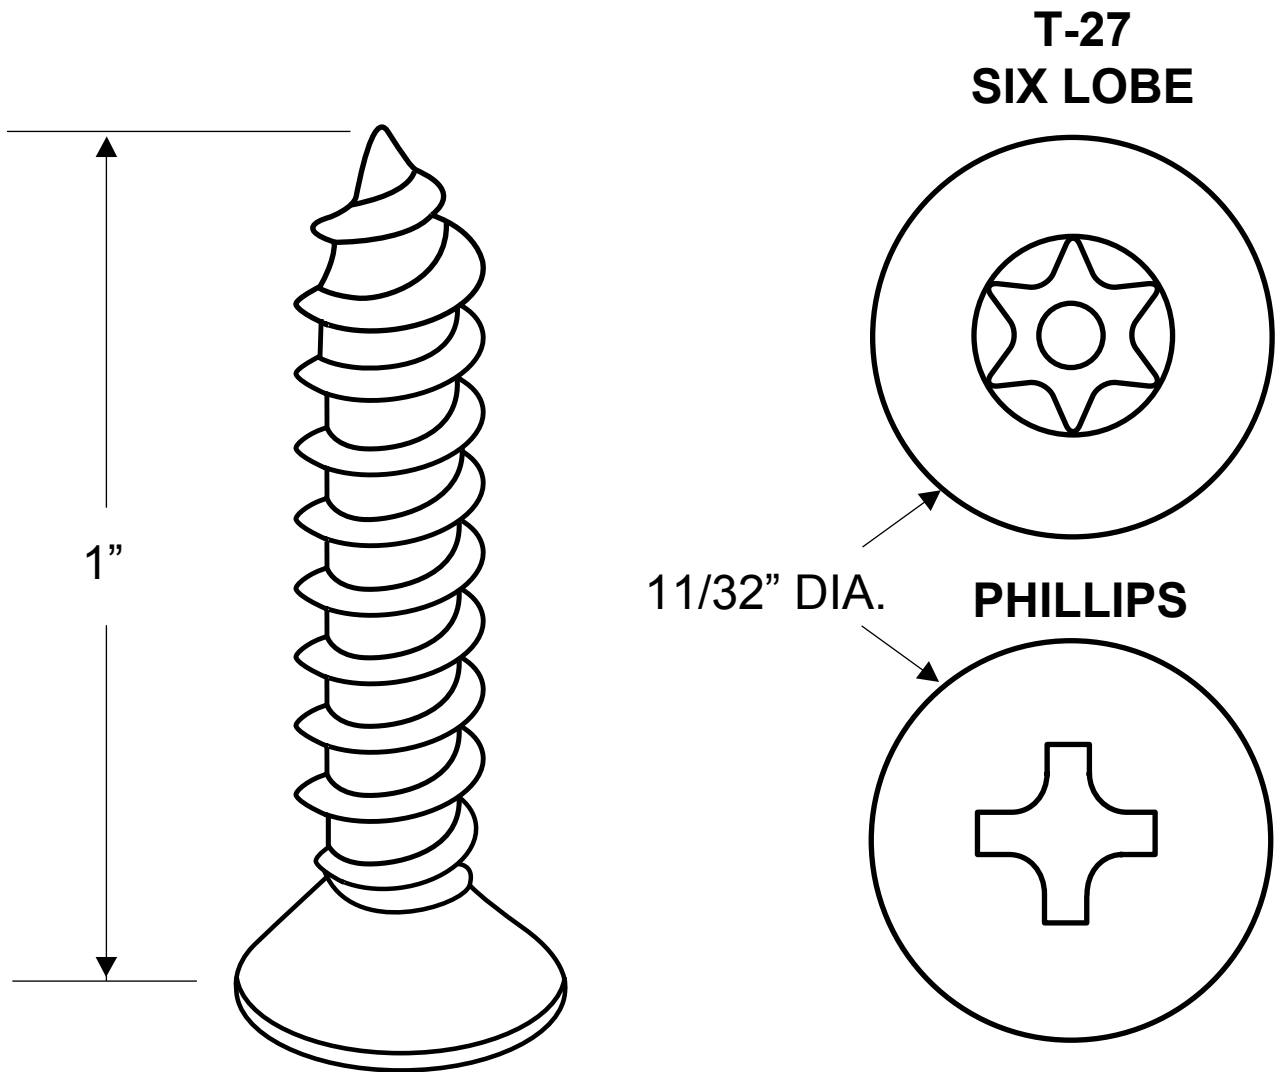

**91013, 91053, 91059
(SHEET METAL SCREW 10 X 1")**

	SIX LOBE	PHILLIPS
CHROME STEEL	91053	91013
STAINLESS	91059	—