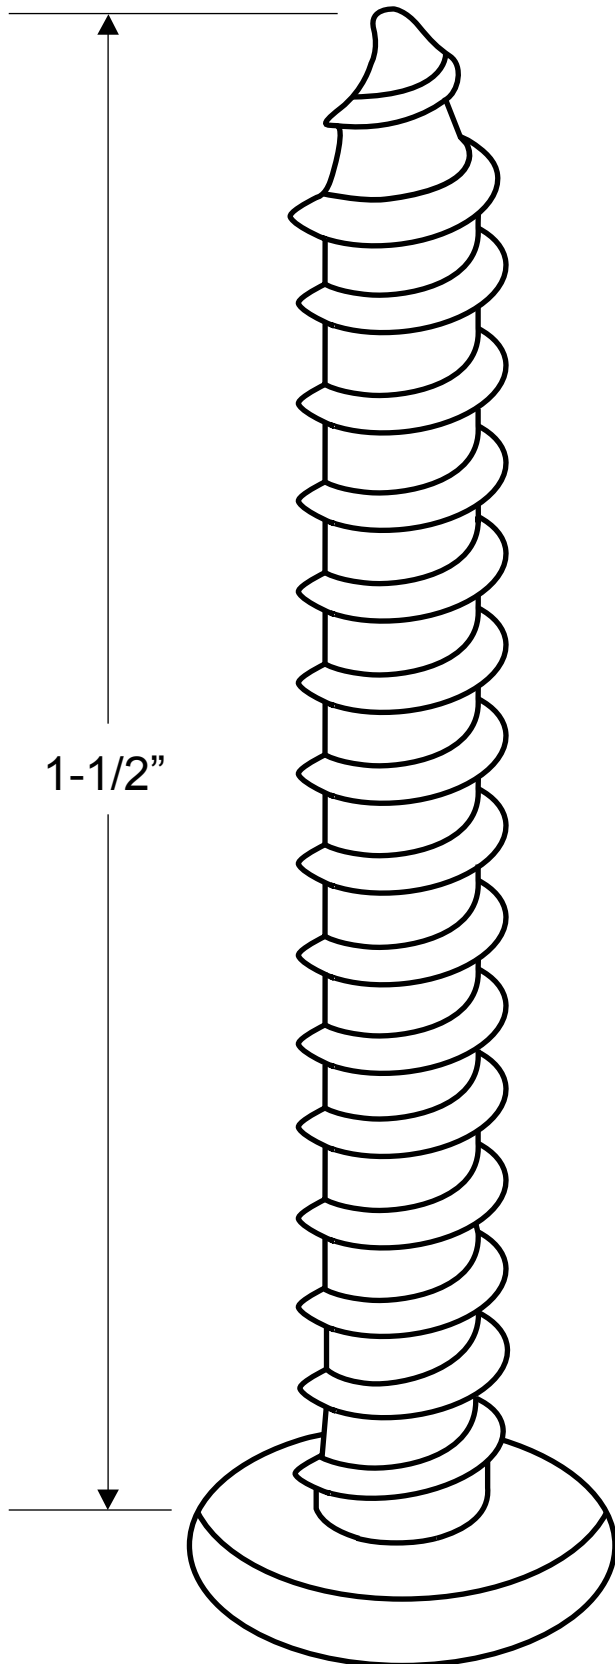

**91813, 91819
(SHEET METAL SCREW 12 X 1-1/2" TRUSS)**

	SIX LOBE
CHROME STEEL	91813
STAINLESS	91819