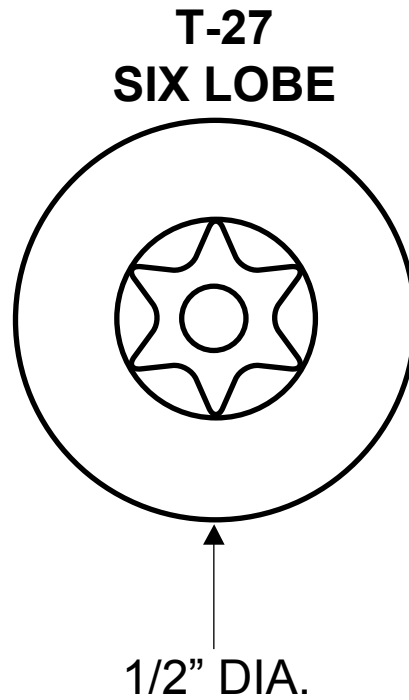

**91813, 91819
(SHEET METAL SCREW 12 X 1-1/2" TRUSS)**

	SIX LOBE
CHROME STEEL	91813
STAINLESS	91819