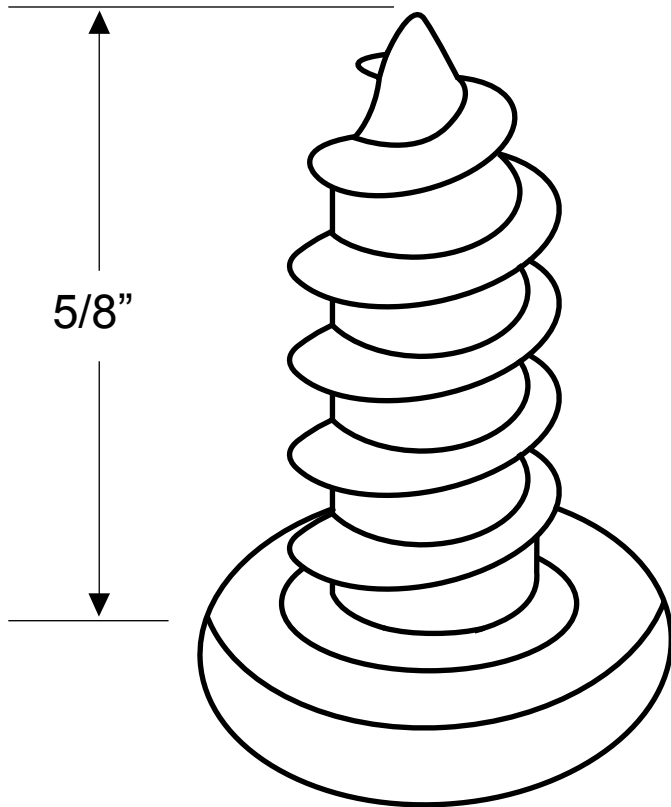

**92213, 92219, 92349
(SHEET METAL SCREW 14 X 5/8" TRUSS)**

	SIX LOBE
CHROME STEEL	92213
STAINLESS	92219
#410 STAINLESS	92349