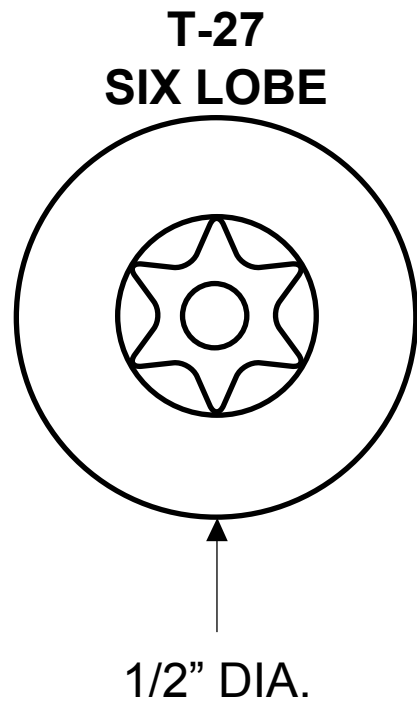

**92213, 92219, 92349
(SHEET METAL SCREW 14 X 5/8" TRUSS)**

	SIX LOBE
CHROME STEEL	92213
STAINLESS	92219
#410 STAINLESS	92349